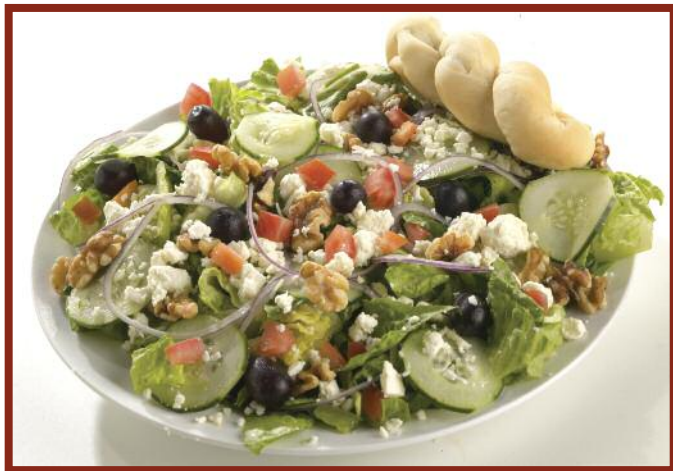

Greek Feta Salad