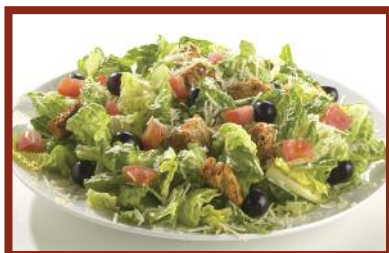

Chicken  
Beneficial Salad

**DB 102. D•Brian's Entree Salad Box Lunch.**

When you prefer a salad for your entree, choose from the following list of options. Includes fresh breadsticks and dessert. Dressing served on the side.  
**\$9.99 each.**

- Garden Salad
- Parmesan Caesar
- Greek Feta Salad
- Strawberry Spinach
- Chicken Beneficial Salad
- Chicken Caesar Salad
- Chef's Salad
- Spicy Santa Fe with Spicy Santa Fe Dressing
- Tuna Salad Fruit Plate
- Cran-Almond Chicken Salad Fruit Plate
- Feta Portobello